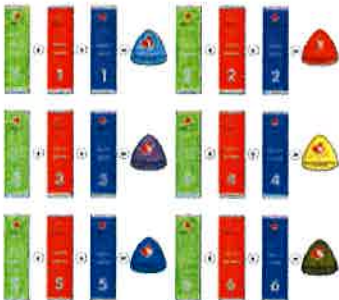

**Online registration opens
JUNE 2nd at 12:00 (NOON).
Please visit our website at
www.miltonskatingclub.com**

JULY 11-15 -MSC-RINK D	
10:00-10:50 AM	CANSKATE
10:15-10:45 AM	PRECANSKATE

JULY 18-22 - MSC- RINK D	
10:00-10:50 AM	CANSKATE
10:15-10:45 AM	PRECANSKATE

AUGUST 15-19 - SHERWOOD RINK 1	
11:30-12:20 PM	CANSKATE
11:40-12:10 AM	PRECANSKATE
12:10-12:40 AM	PRECANSKATE
12:30-1:20 PM	CANSKATE
12:40-1:10 PM	PRECANSKATE

AUGUST 22-26 - SHERWOOD RINK 2	
10:30-11:20 AM	CANSKATE
10:40-11:10 AM	PRECANSKATE
11:10-11:40 AM	PRECANSKATE
11:30-12:20 PM	CANSKATE
11:40-12:10 PM	PRECANSKATE